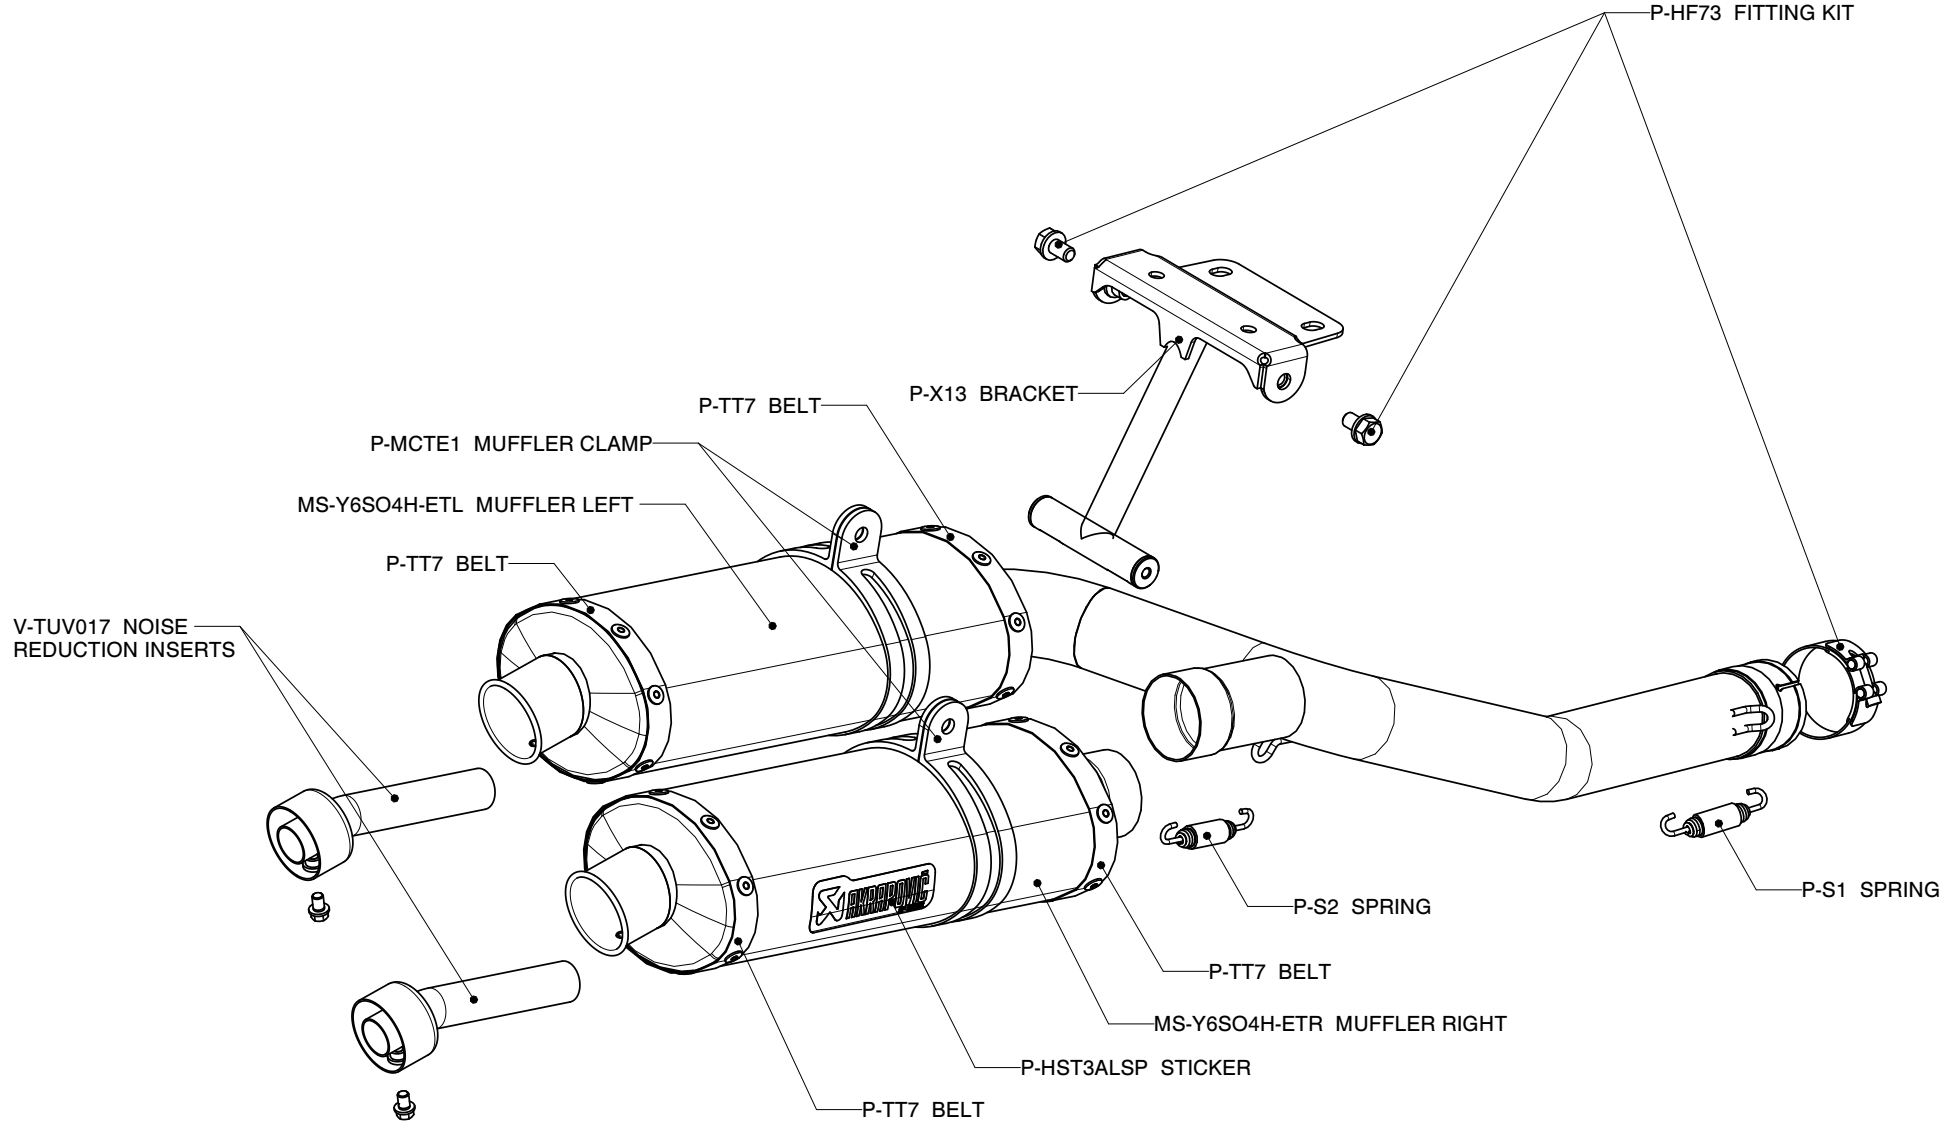

YAMAHA FZ6, SLIP-ON exhaust system
YAMAHA FZ6 Fazer, SLIP-ON exhaust system
YAMAHA FZ6 Fazer S2, SLIP-ON exhaust system
Product code: SS-Y6SO4-HET

MUFFLER REPAIR KITS	
REPACK	P-RPCK25
SLEEVE	P-RKS43TE27