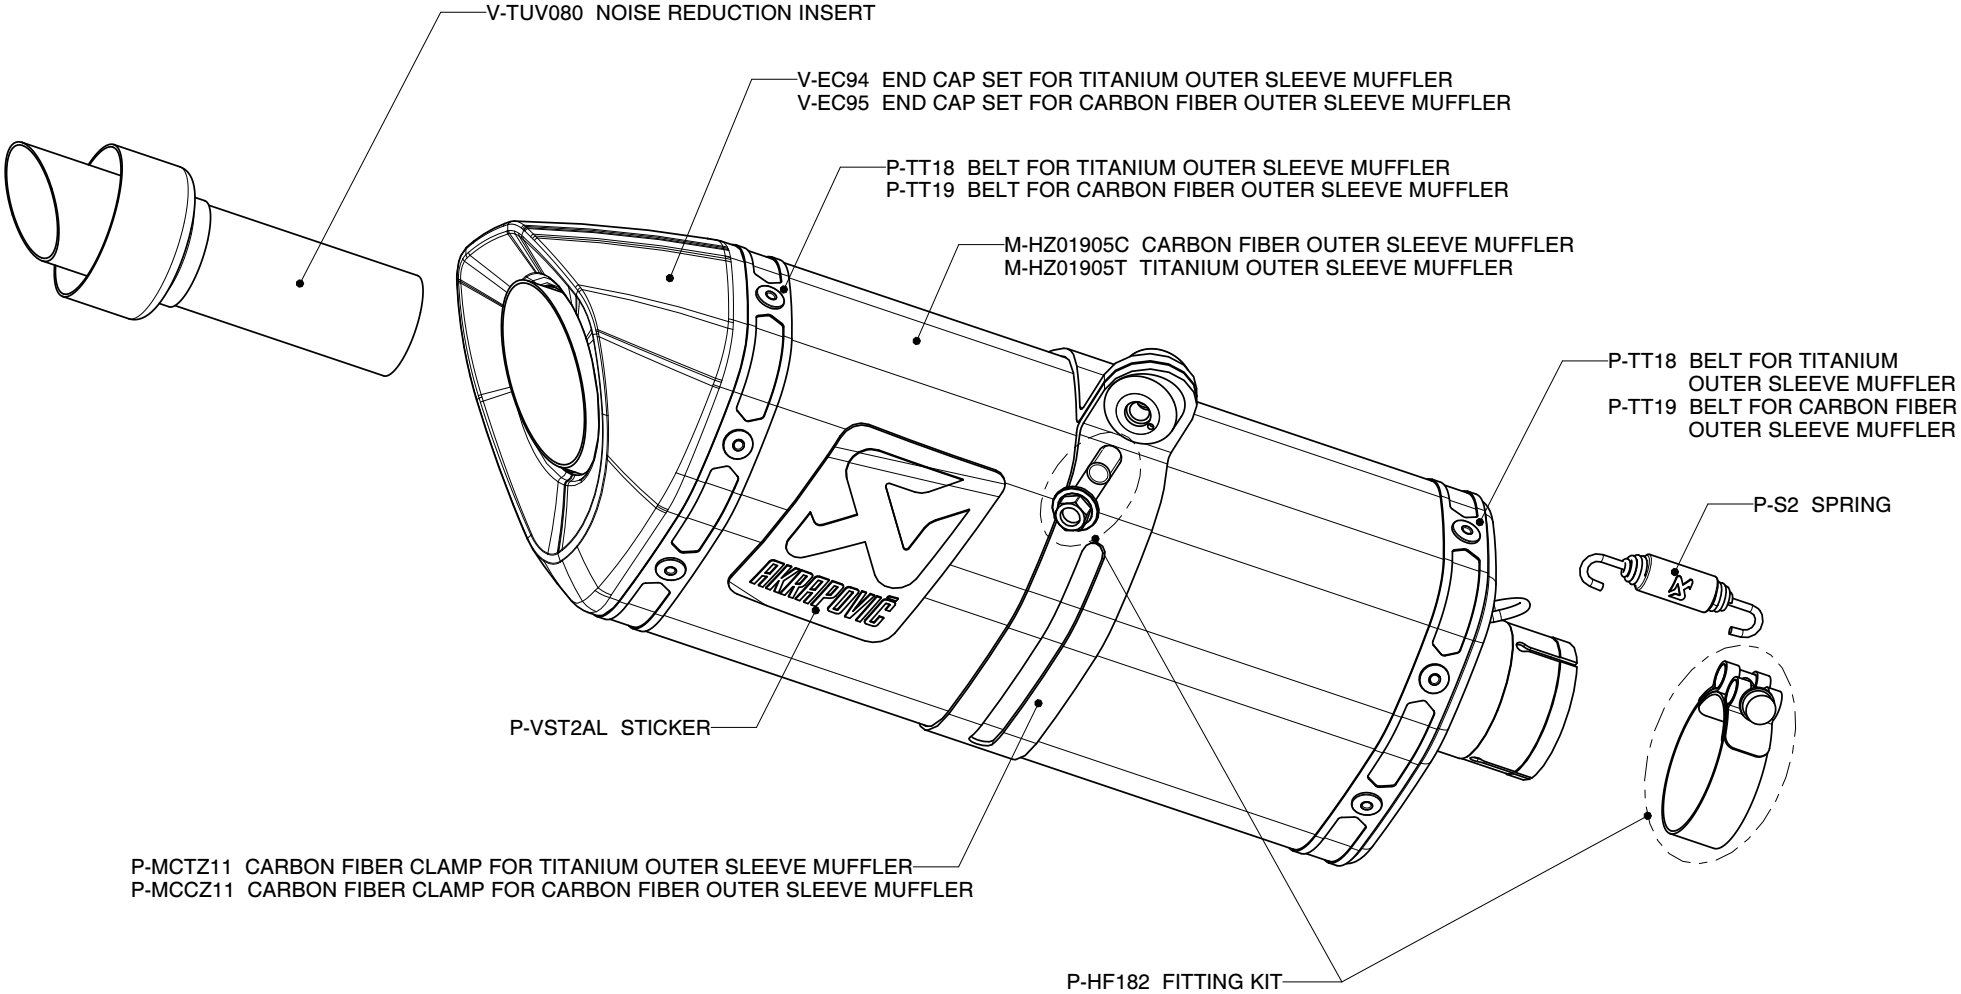

YAMAHA R6 / SLIP-ON exhaust system / Street legal

Product code: S-Y6SO7-HZC

S-Y6SO7-HZT

MUFFLER REPAIR KITS	
REPACK	P-RPCK38
SLEEVE	P-RKS196ZT27 - TITANIUM
	P-RKS195ZC27 - CARBON