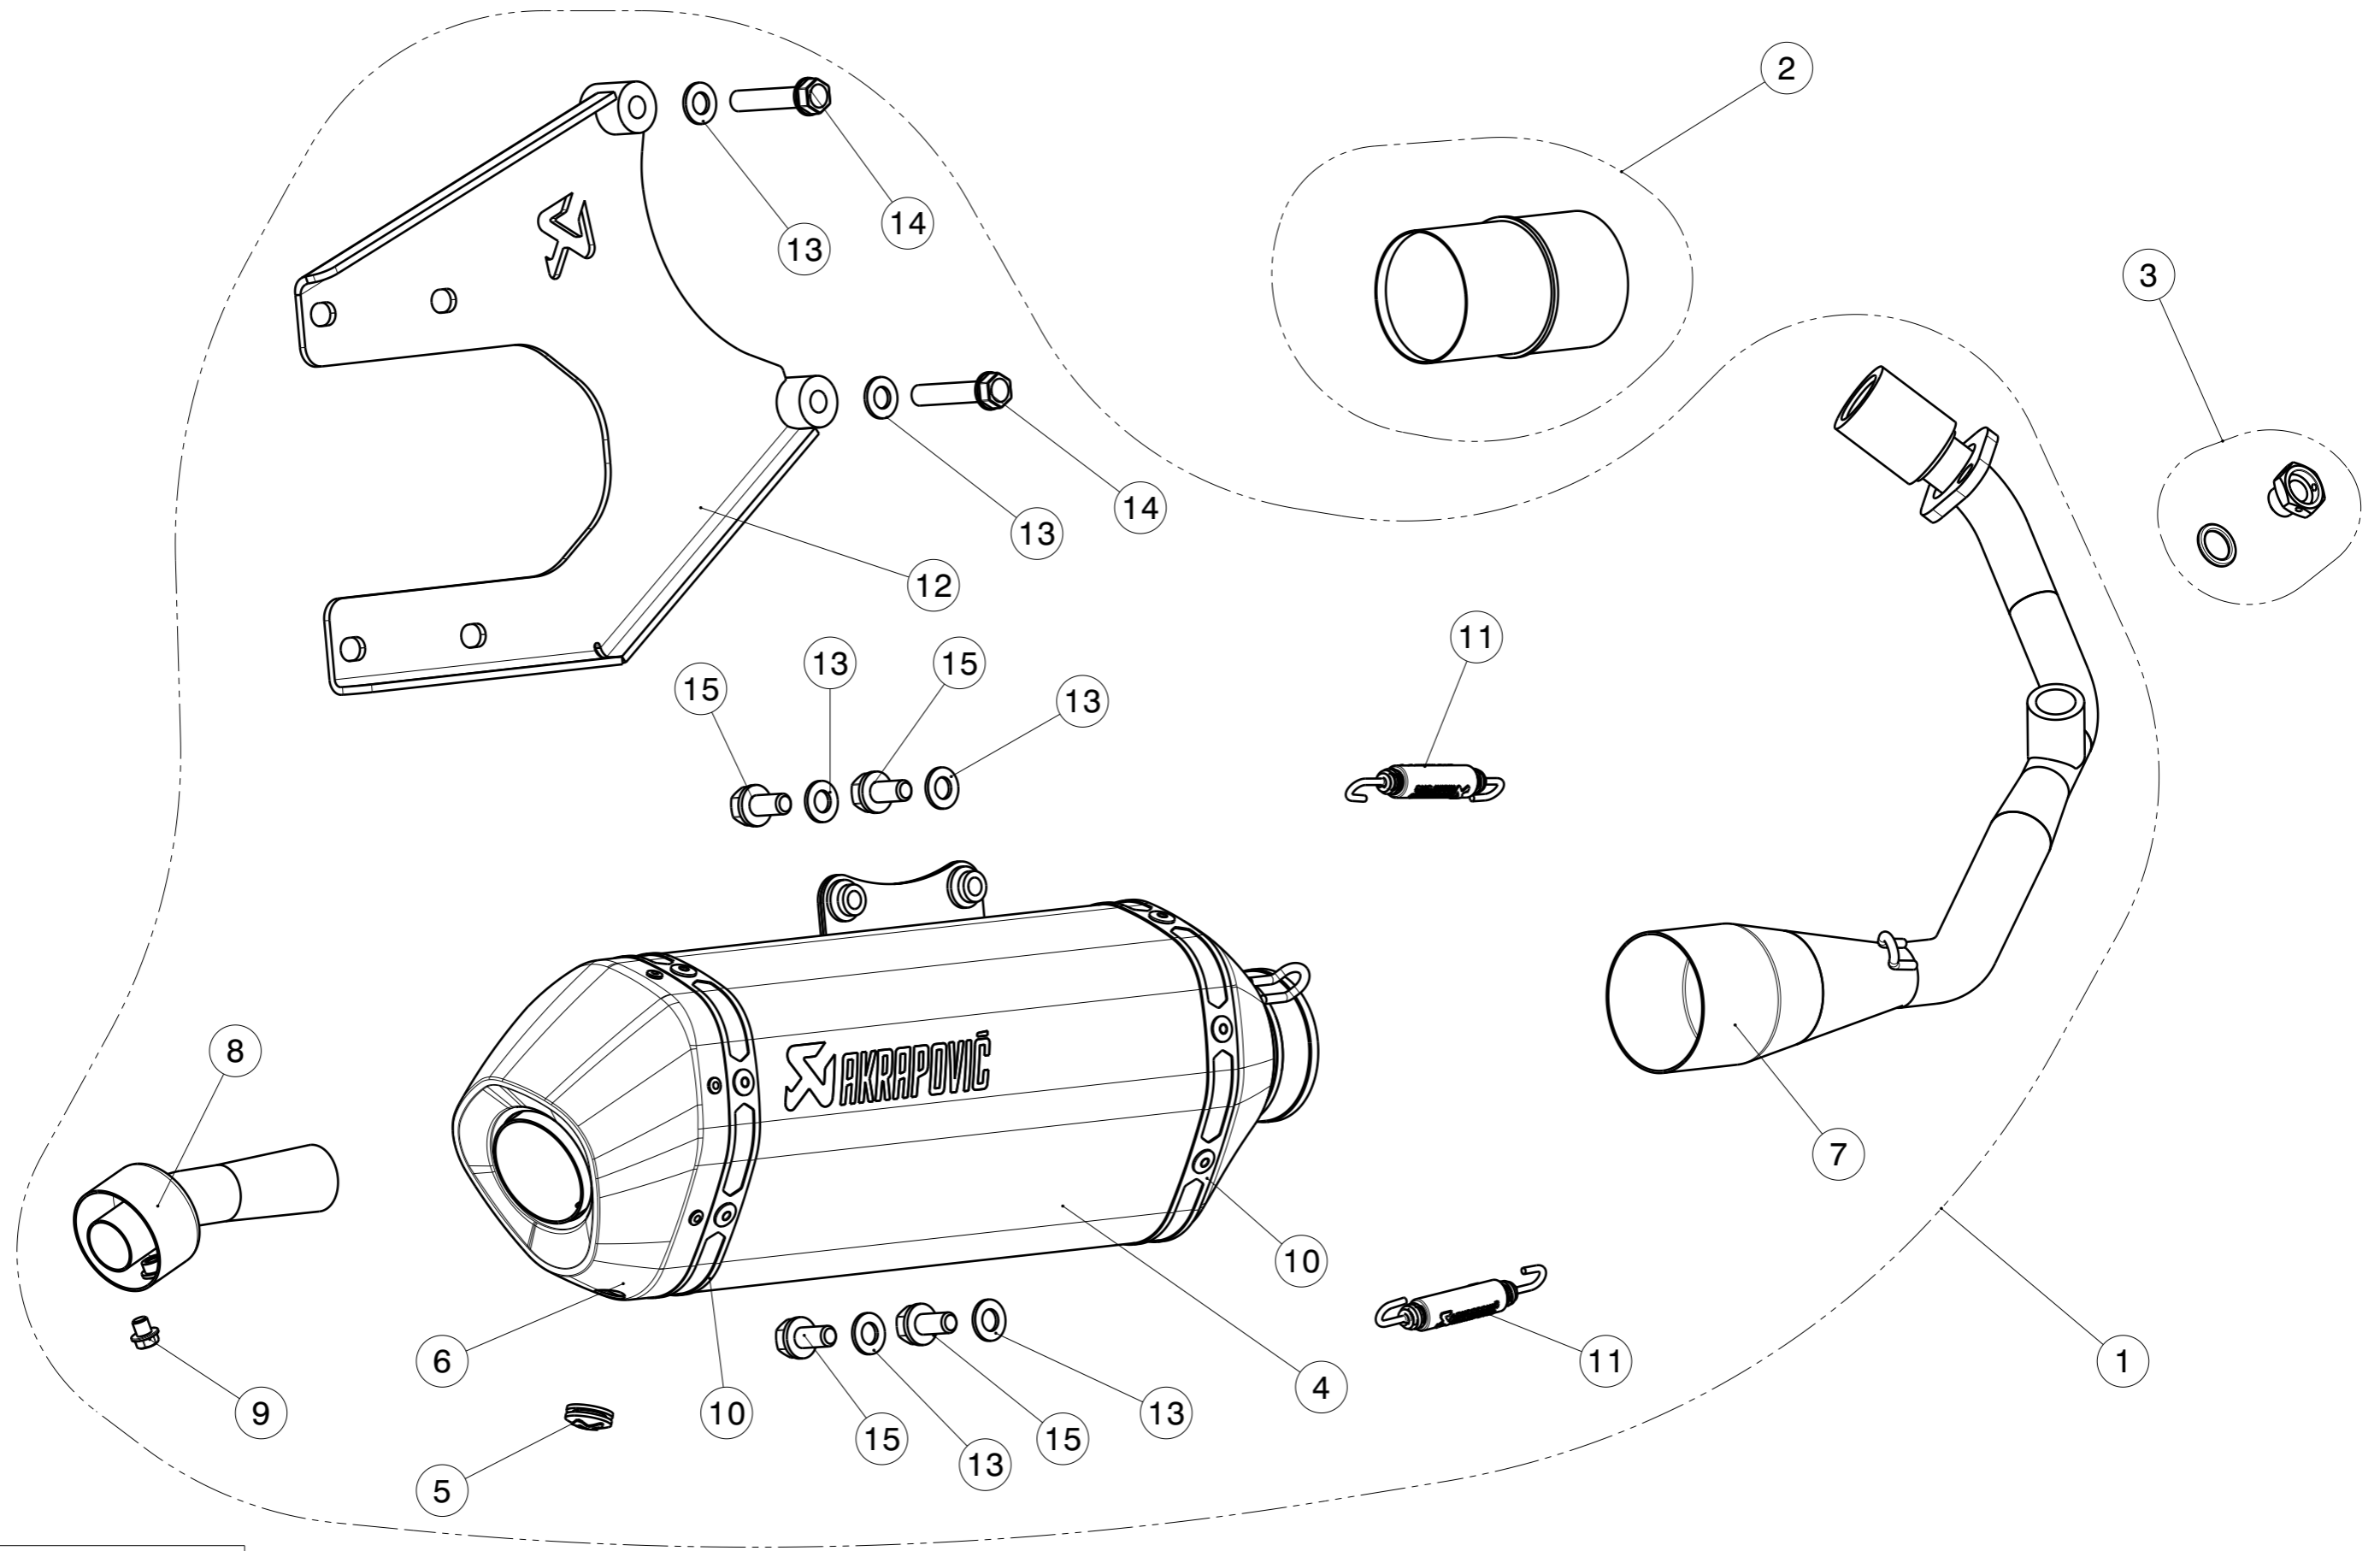

WARNING! EC TYPE APPROVAL IS VALID ONLY WHEN

CATALYTIC CONVERTER IS INSTALLED!

MUFFLER REPAIR KITS	
REPACK	16
SLEEVE	17

No.	SalesCode	Description	Qty.
1	S-VE125R2-HZBL	slip on system	1
2	P-KAT-064	catalytic converter	1
3	P-LBSB1	lambda plug	1
4	M-HZ06202SS	muffler	1
5	P-GUV004	rubber insert	1
6	V-EC56	end cap	1
7	H-VE125R2	header	1
8	V-TUV018/4	noise insert SS	1
9	P-FB56	bolt	1
10	P-TT43/1	belt TI for TI sleeve	2
11	P-S2/1	spring	2
12	P-X138/1	bracket SS black	1
13	P-DR38	washer	6
14	P-FB11	bolt	2
15	P-FB30	screw FE	4
16	P-RPCK113	muffler repack kit	1
17	P-RKS505Z270	muffler sleeve kit	1