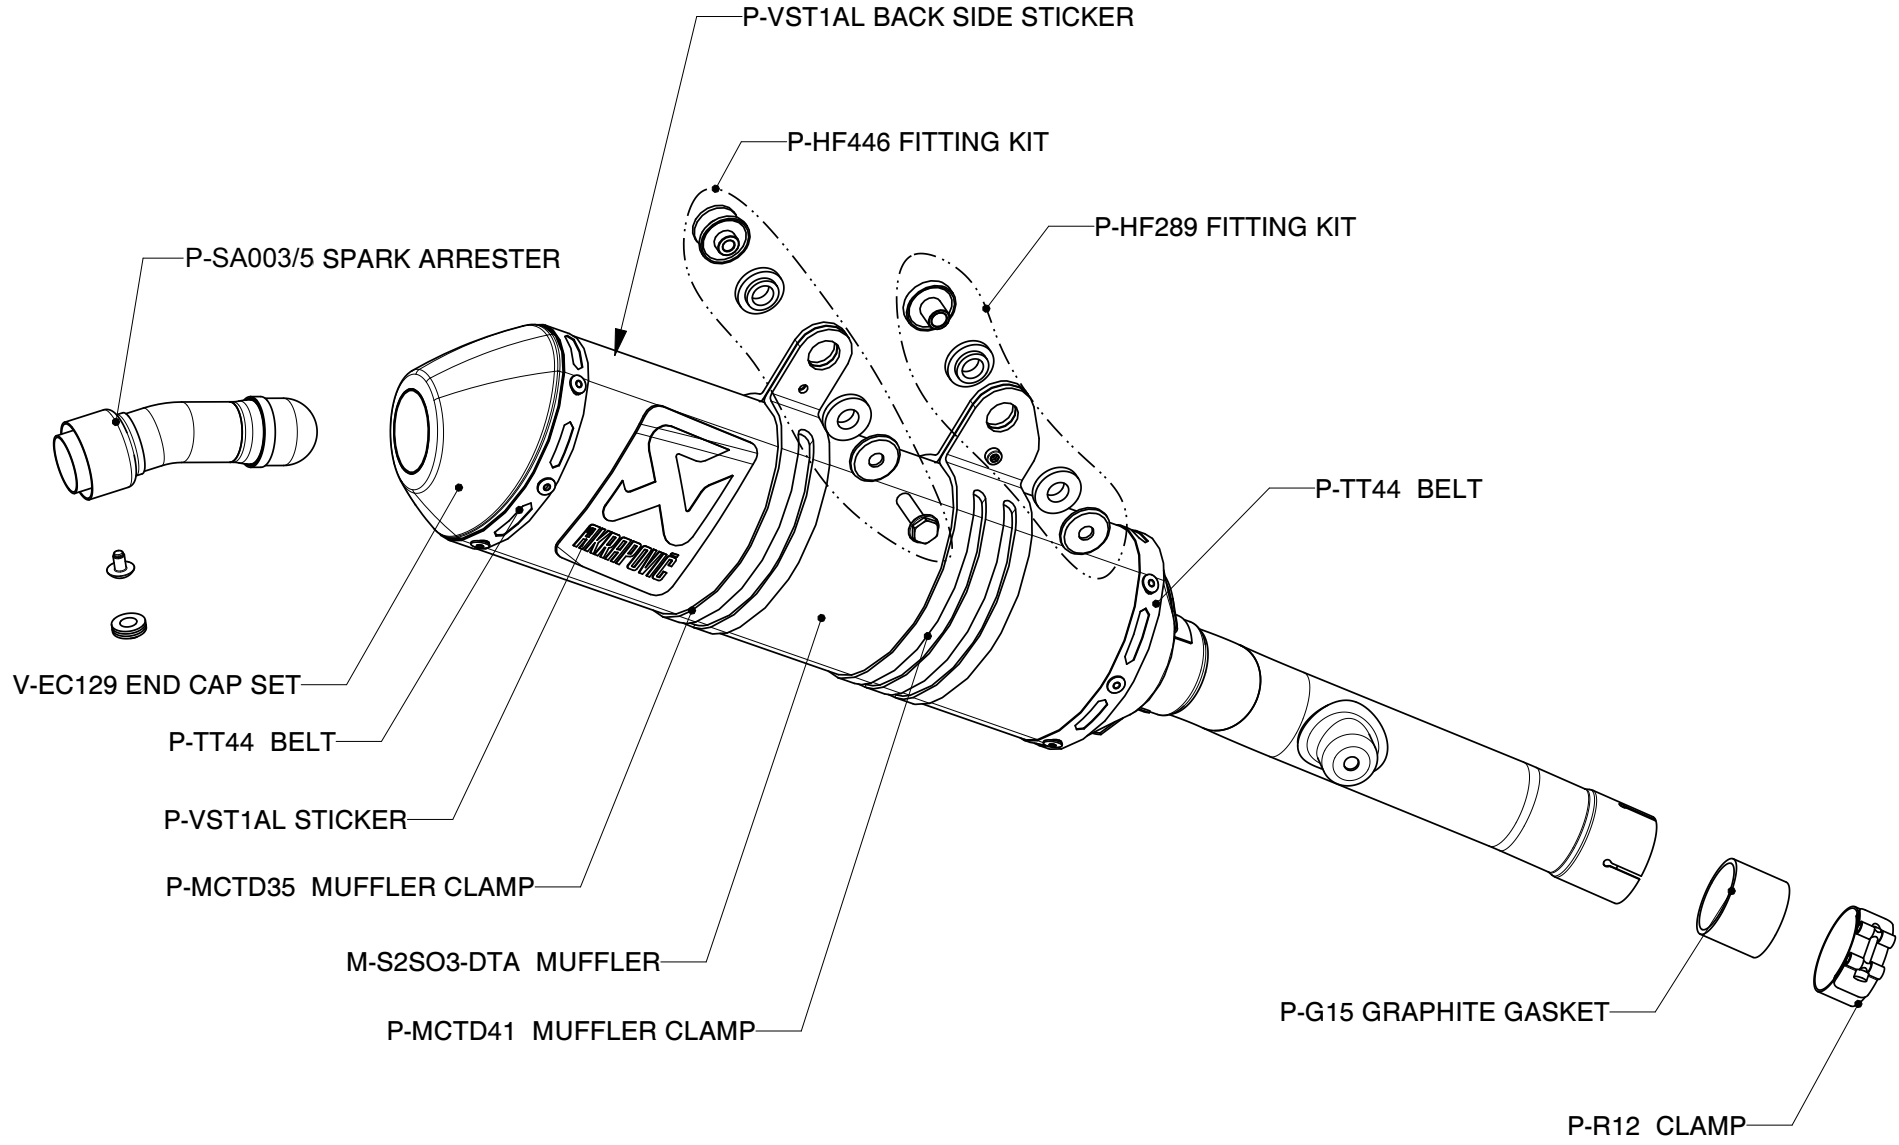

SUZUKI RMZ 250 Slip-on exhaust system with spark arrester / ENDURO
Product code: S-S2SO4-DTA

MUFFLER REPAIR KITS	
REPACK	P-RPCK29
SLEEVE	P-RKS285DT42