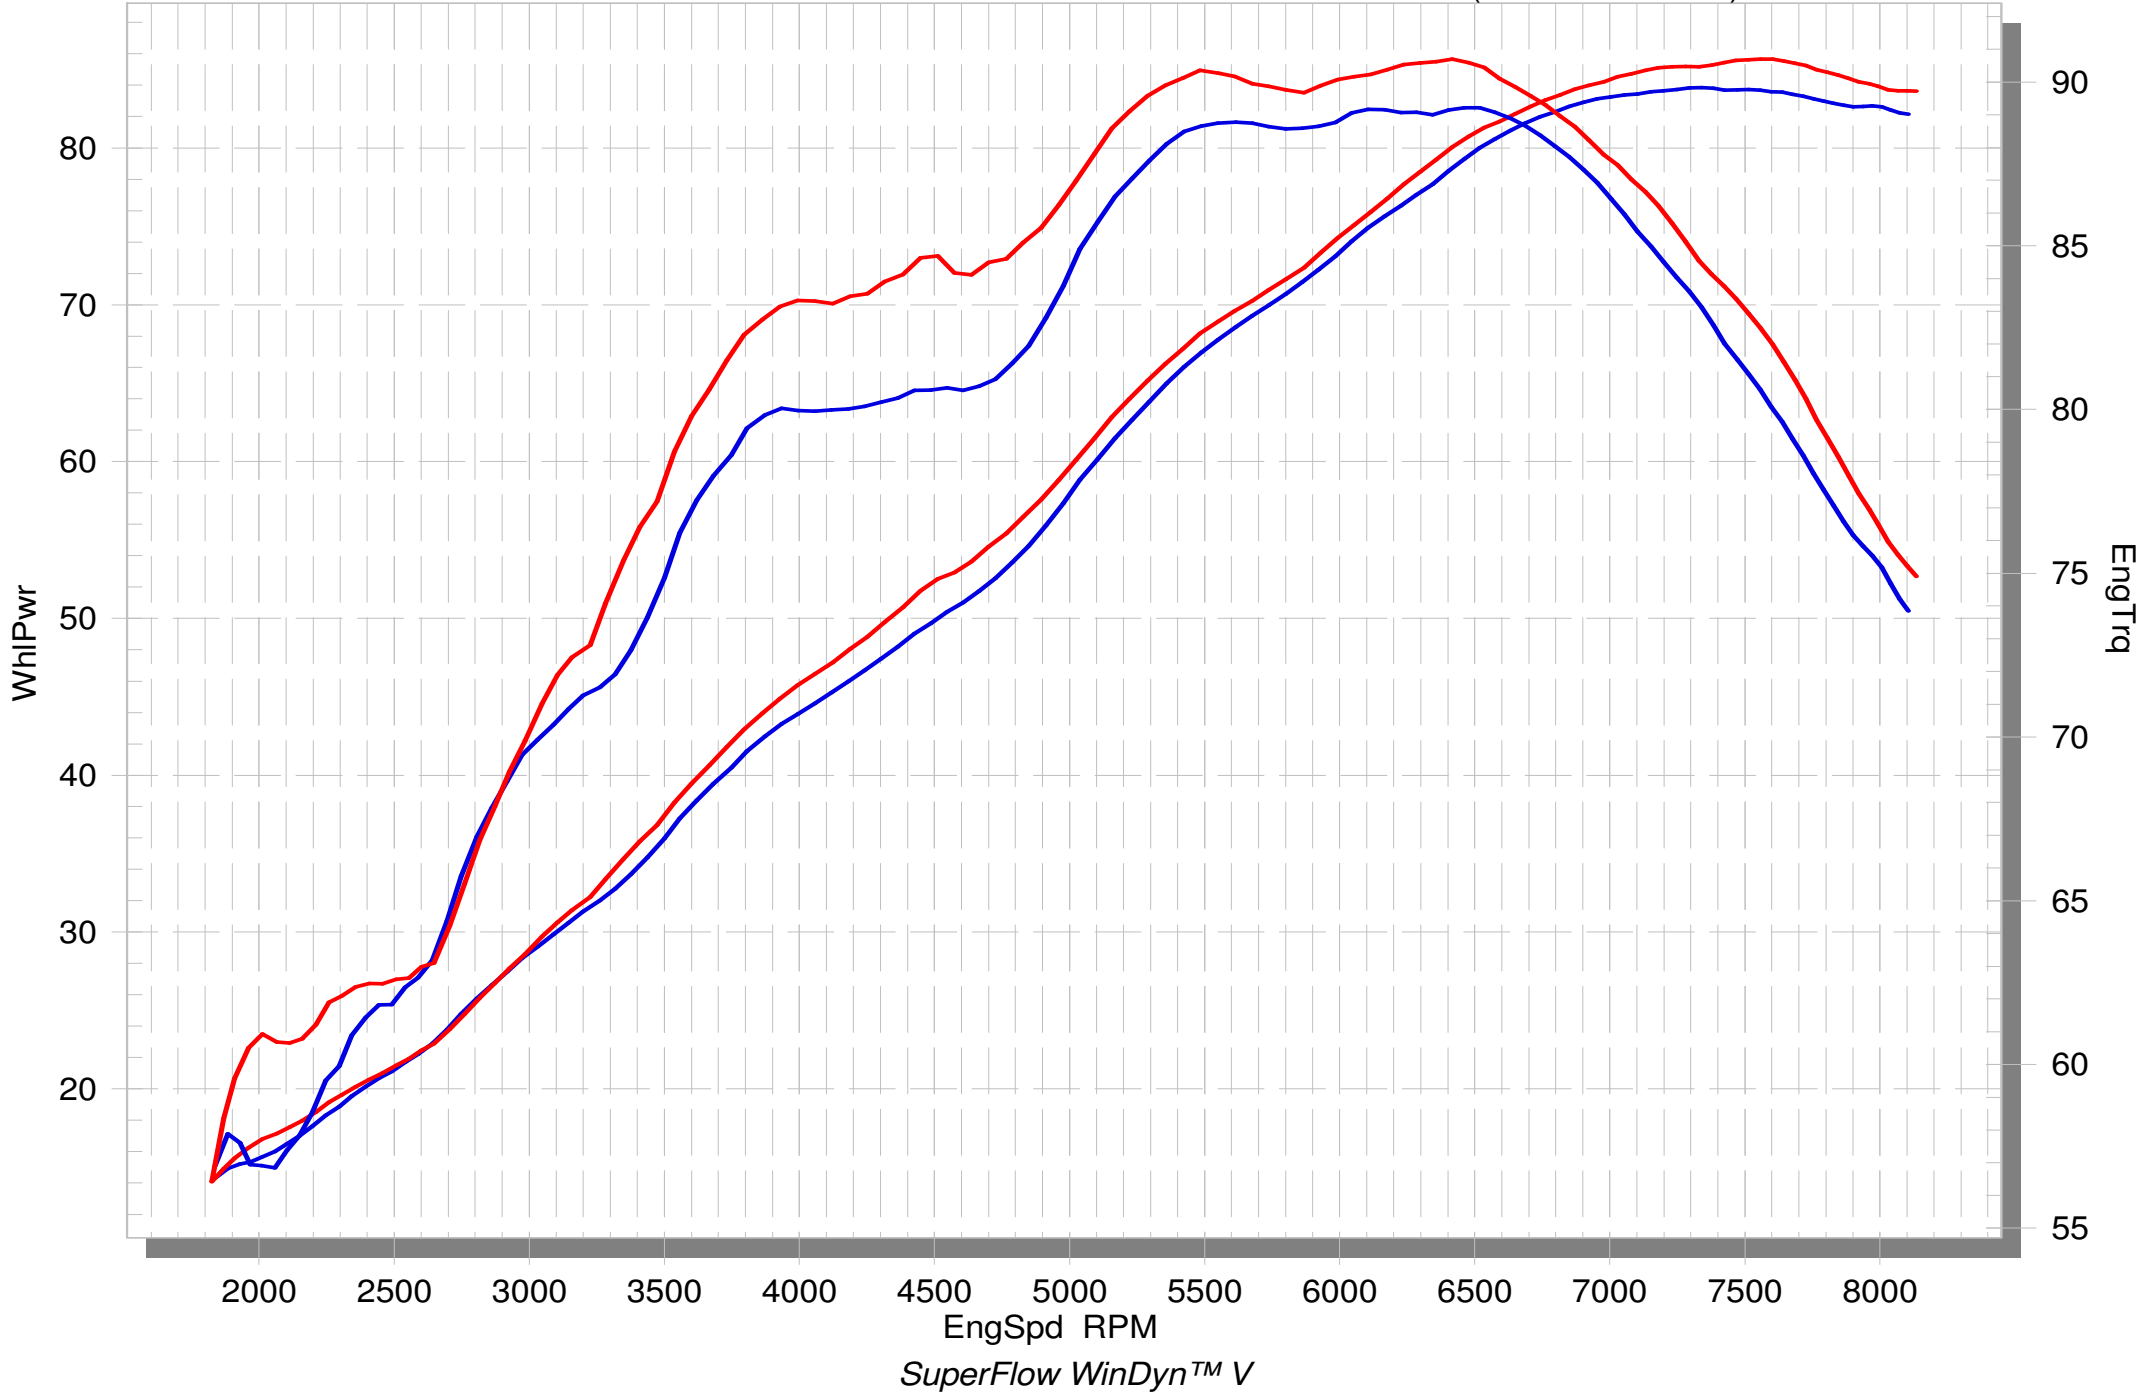

Honda CRF1000L Africa Twin

STOCK

SLIP-ON (WO Noise Insert)

Honda CRF1000L Africa Twin

STOCK

SLIP-ON (W Noise Insert)