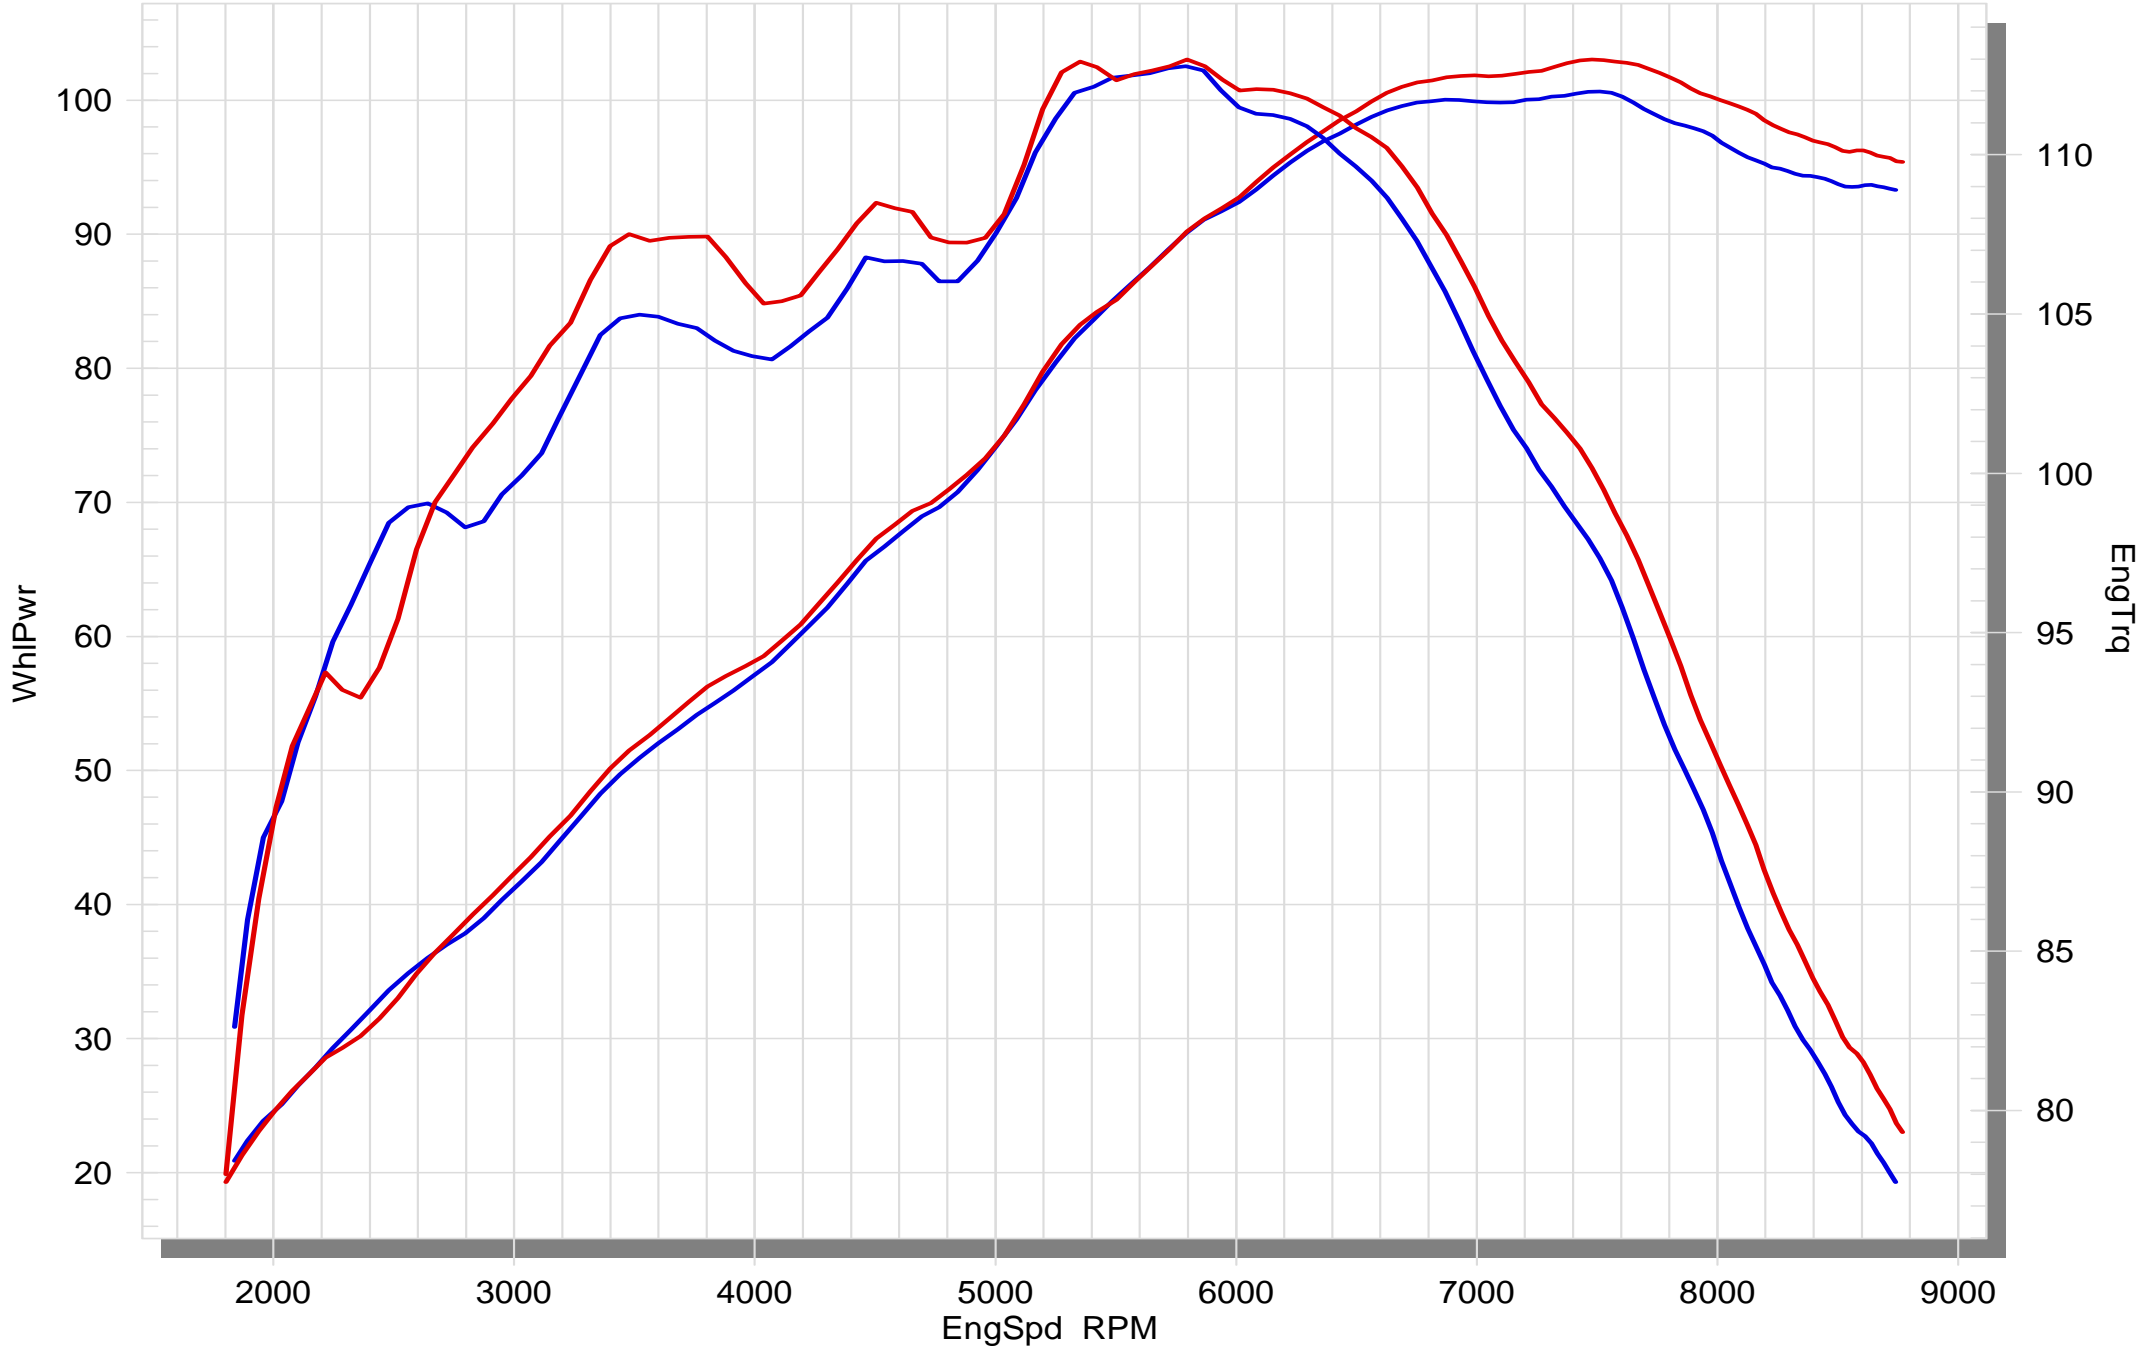

BMW R1200R

 STOCK

 SLIP-ON WO Noise Insert

BMW R1200R

STOCK

SLIP-ON W Noise Insert