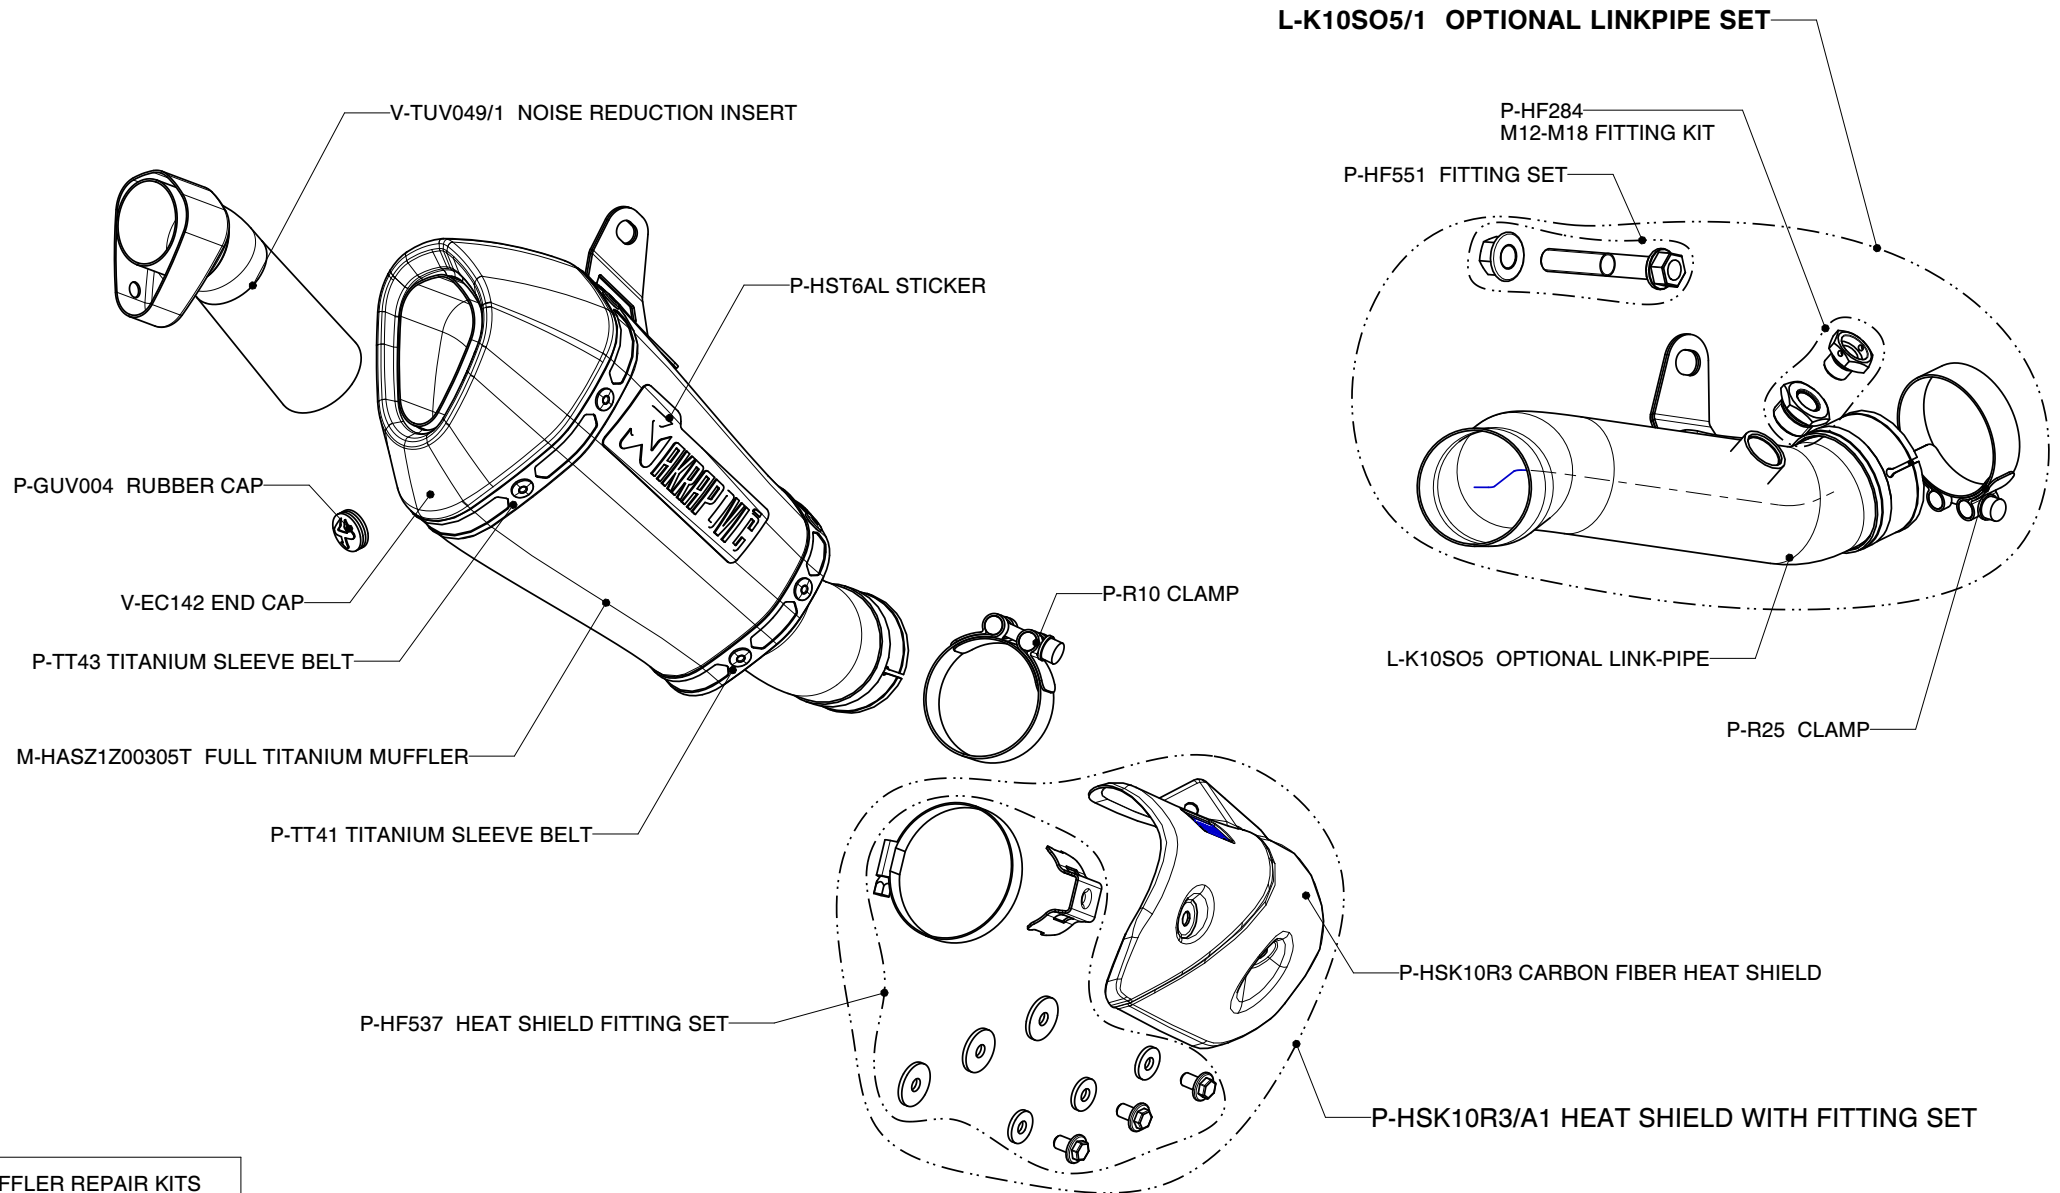

Kawasaki ZX-10R/ SLIP-ON exhaust system / EC Type approval
Product code: S-K10SO7T-HASZ

WARNING! IN CASE OF COMBINATION WITH OPTIONAL LINK PIPE, MUFFLER EC TYPE APPROVAL IS NOT VALID!

MUFFLER REPAIR KITS

REPACK P-RPCK5

SLEEVE P-RKS307ASZ19